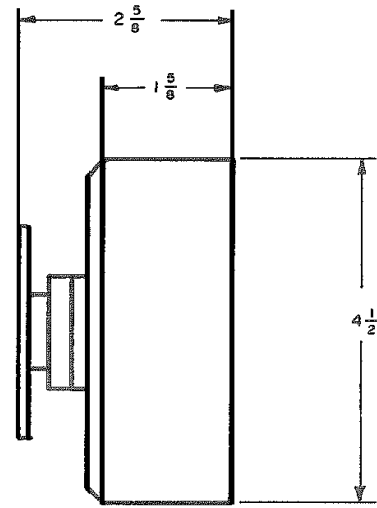

PUSH PLATE

	POWER ACCESS CORPORATION	
	WIRELESS WALL SWITCH-SURFACE	
3/91		MODEL 4466 S