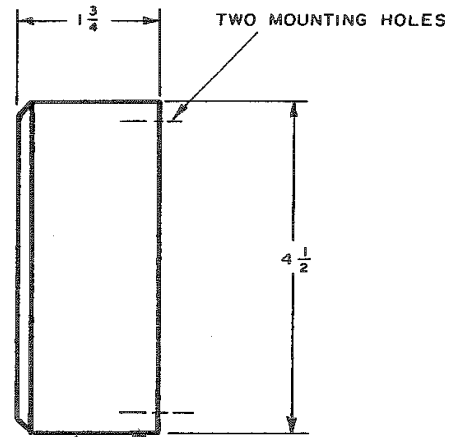

STAINLESS STEEL TOUCH PLATE

PLASTIC ELECTRICAL BOX

THREE CONDUCTOR  
CABLE (12' LONG)

	<b>POWER ACCESS</b> CORPORATION	
	TOUCH CONTROL - SURFACE	
3/91		MODEL 4444 S